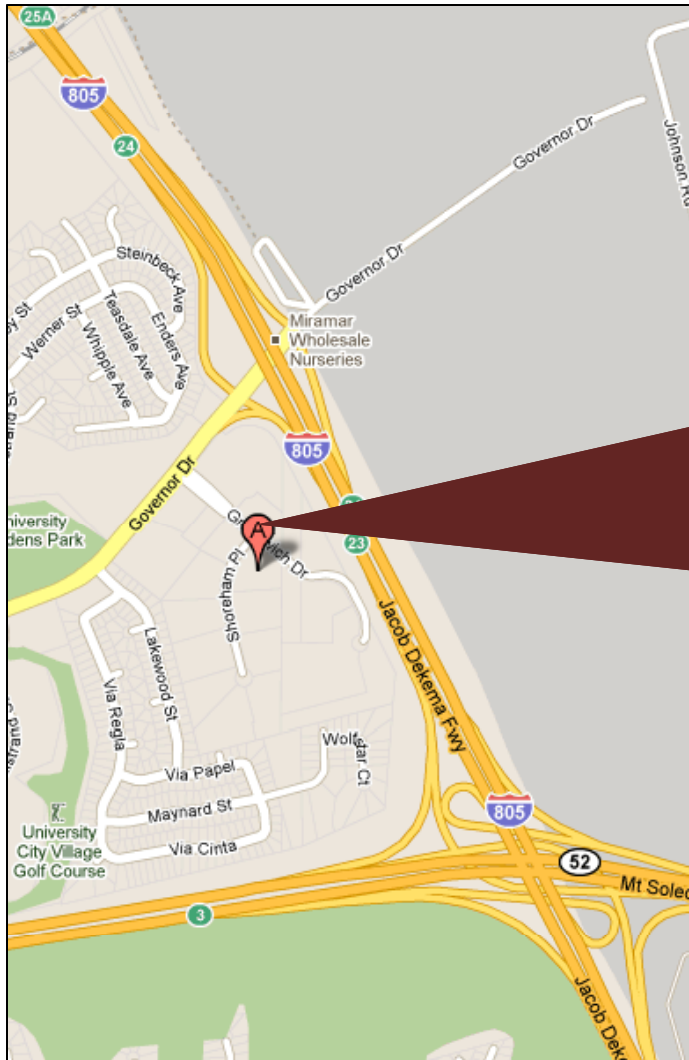

# Cask

STRATEGY. SOLUTIONS. SUCCESS.

5151 Shoreham Pl, Suite 140

San Diego, CA 92122

866.535.8915 x 2

### From North County Coastal

- » Take 5 South to 805 South and exit Governor Dr and turn right
- » Turn left at first light at Greenwich
- » Cask is in the brick building on the right on Shoreham

### From North County Inland

- » Take 15 South to 52 West to 805 North and Exit Governor Dr
- » Turn left at first light at Greenwich
- » Cask is in the brick building on the right on Shoreham

### From Downtown San Diego

- » Take 5 North to 52 East to 805 North and Exit Governor Dr
- » Turn left at first light at Greenwich
- » Cask is in the brick building on the right on Shoreham